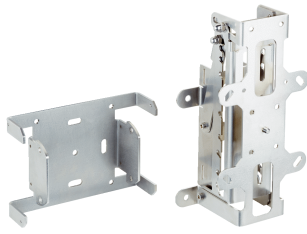

Mounting kit

SICK
Sensor Intelligence.

Illustration may differ

Ordering information

Type	Part no.
Mounting kit	1081412

Included in delivery: Mounting bracket (1), Mast mount (1)

Other models and accessories → www.sick.com/

Detailed technical data

Technical specifications

Accessory group	Terminal and alignment brackets
Accessory family	Alignment brackets
Material	Stainless steel V2A (1.4301)
Description	Mounting kit for mast mount. When mounting with tightening straps, suitable for mast diameter of 95 mm or greater