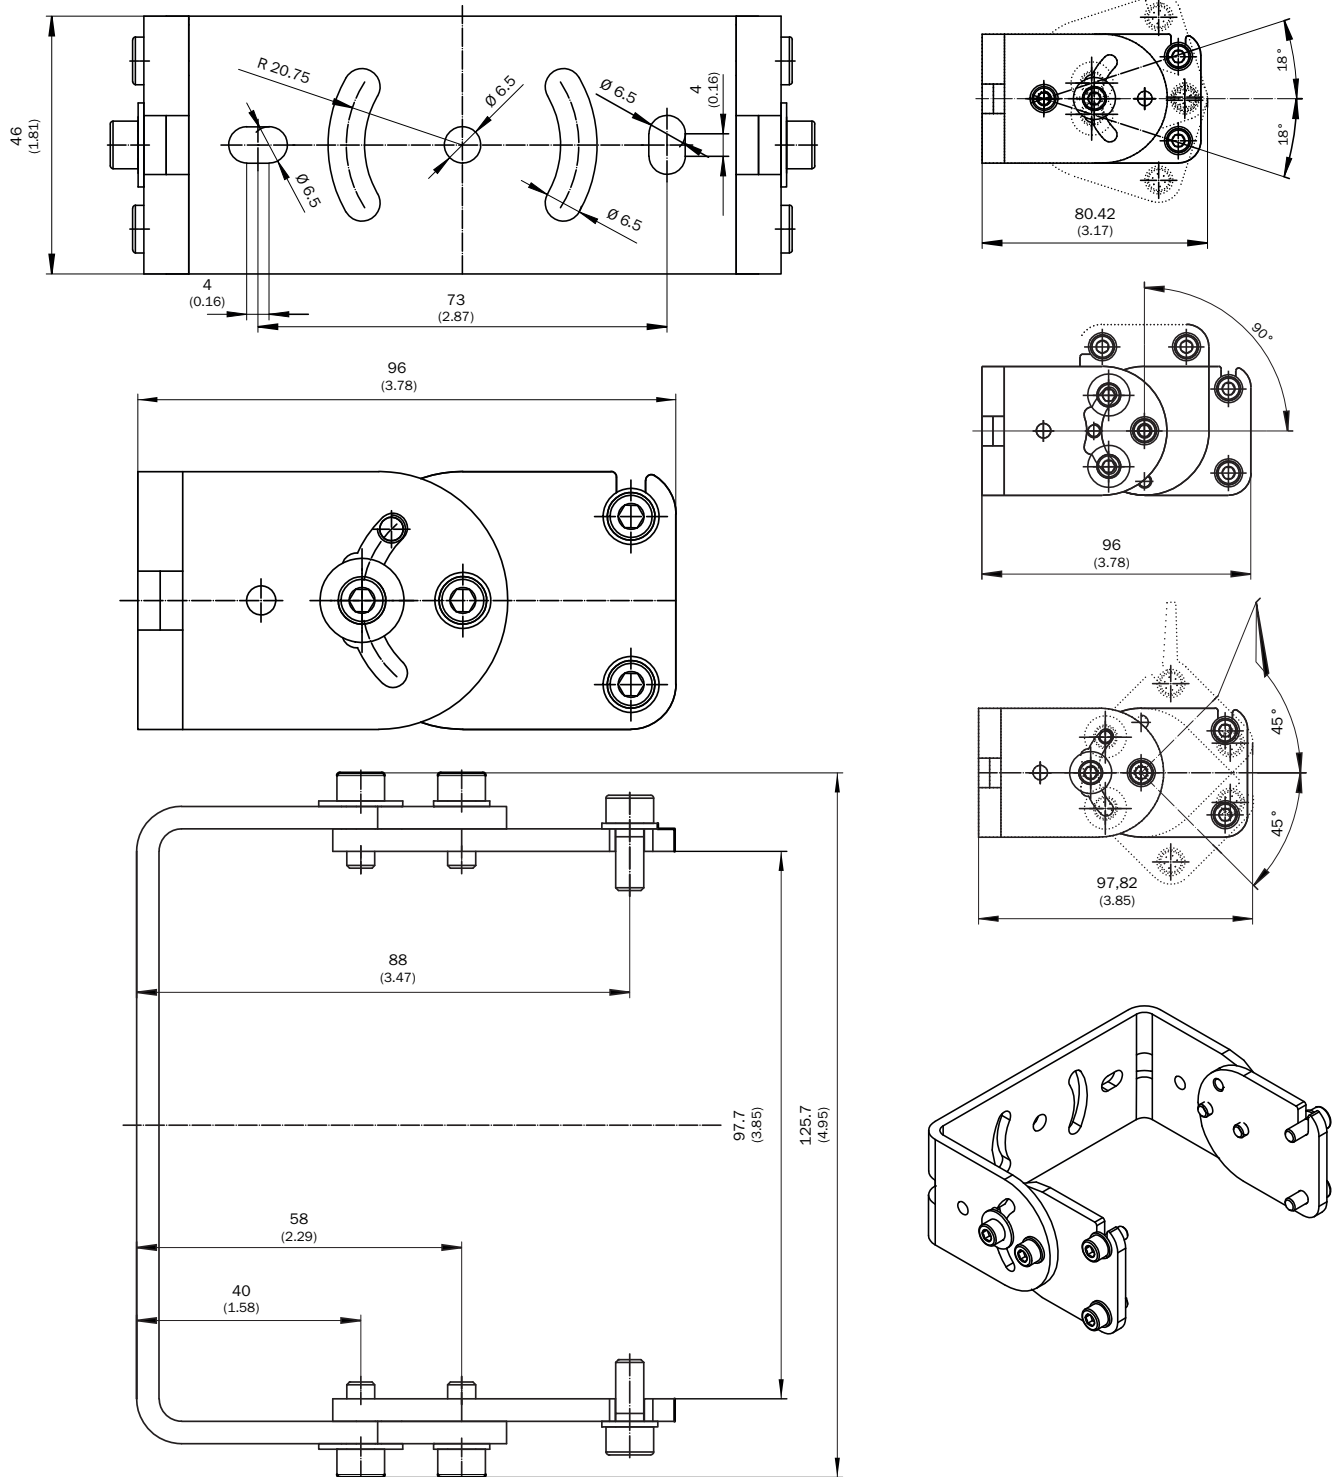

## Detailed technical data

### Technical specifications

<b>Accessory group</b>	Mounting brackets and plates
<b>Accessory family</b>	Mounting brackets
<b>Suitable for</b>	RMS1000
<b>Material</b>	Stainless steel 1.4404
<b>Dimensions (W x H x L)</b>	125.5 mm x 46 mm x 96 mm
<b>Description</b>	Angled bracket RMS1000
<b>Weight</b>	+ 477 g

## Dimensional drawing (Dimensions in mm (inch))