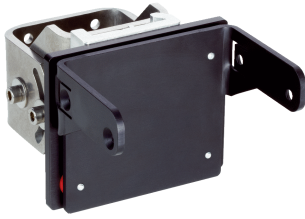

Mounting kit with shock mount

SICK
Sensor Intelligence.

Ordering information

Type	Part no.
Mounting kit with shock mount	1053343

Other models and accessories → www.sick.com/

Detailed technical data

Technical specifications

Accessory group	Mounting brackets and plates
Accessory family	Mounting brackets
Description	Mounting kit with shock mount for LMS1xx

Classifications

ECLASS 5.0	27279202
ECLASS 5.1.4	27279202
ECLASS 6.0	27279202
ECLASS 6.2	27279202
ECLASS 7.0	27279202
ECLASS 8.0	27279202
ECLASS 8.1	27279202
ECLASS 9.0	27273701
ECLASS 10.0	27273701
ECLASS 11.0	27273701
ECLASS 12.0	27273701
ETIM 5.0	EC002615
ETIM 6.0	EC002615
ETIM 7.0	EC002615
ETIM 8.0	EC002615
UNSPSC 16.0901	32131023