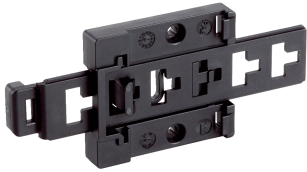

Mounting rail bracket

SICK
Sensor Intelligence.

Ordering information

Type	Part no.
Mounting rail bracket	6069266

Other models and accessories → www.sick.com/

Detailed technical data

Technical specifications

Accessory group	Other mounting accessories
Accessory family	Others
Color	Black
Dimensions (W x H x L)	45 mm x 10.7 mm x 51 mm
Description	Mounting rail bracket with fixing screws for 35 mm DIN rail

Classifications