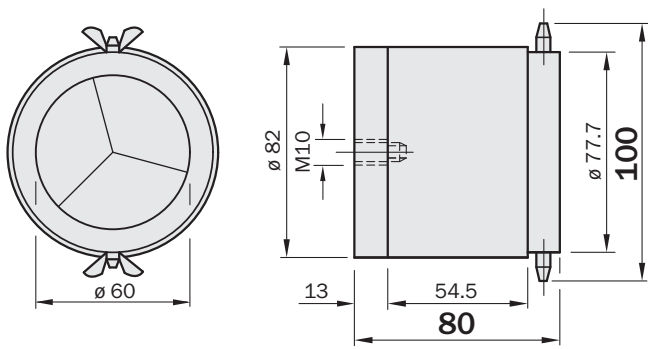

## Detailed technical data

### Technical specifications

<b>Accessory group</b>	Reflectors
<b>Accessory family</b>	Special reflectors
<b>Description</b>	Single triple glass reflector for the greatest scanning ranges, focus = 20 m, screw connection
<b>Diameter</b>	82 mm
<b>Reflective area</b>	60 mm
<b>Mounting system type</b>	Screw-on, 1 hole mounting
<b>Ambient operating temperature</b>	-20 °C ... +65 °C
<b>Material</b>	Aluminum (anodized) / glass

## Dimensional drawing (Dimensions in mm (inch))