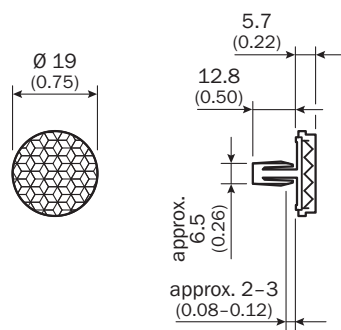

## Detailed technical data

## Technical specifications

<b>Accessory group</b>	Reflectors
<b>Accessory family</b>	Round
<b>Description</b>	Round, pluggable, 100 pieces per package
<b>Diameter</b>	19 mm
<b>Reflective area</b>	16 mm
<b>Mounting system type</b>	Pluggable
<b>Ambient operating temperature</b>	-20 °C ... +65 °C
<b>Material</b>	PMMA/ABS

Dimensional drawing (Dimensions in mm (inch))