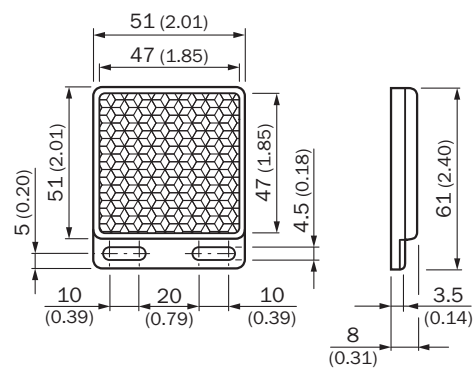

Dimensional drawing (Dimensions in mm (inch))