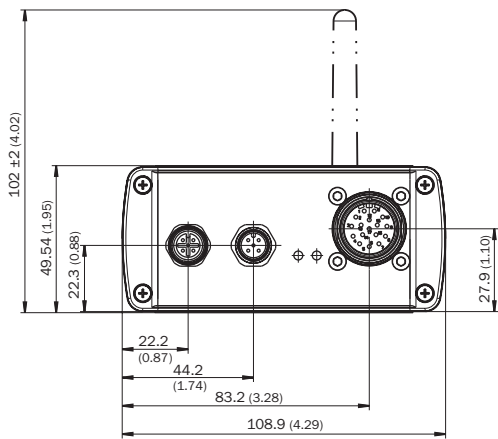

PGT-11-S LAN

SICK
Sensor Intelligence.

Ordering information

Type	Part no.
PGT-11-S LAN	1057324

Other models and accessories → www.sick.com/

Detailed technical data

Technical specifications

Accessory group	Programming and configuration tools
Description	SVip® LAN programming tool for all motor feedback systems
Suitable for	SRS/SRM50, SKS/SKM36, SFS/SFM60, SES/SEM70, SES/SEM90, TTK50/70, EKS/EKM36, EES/EEM37, EDS/EDM35, VFS60, CKS36
Items supplied	1x programming tool PGT-11-S LAN, 1x power supply unit 100-240 V AC / 12 V DC, primary adapter (Europe, UK, USA/Japan, Australia), Ethernet cable 3 m
Dimensions (W x H x L)	70 mm x 30 mm x 90 mm

Dimensional drawing (Dimensions in mm (inch))

SICK AT A GLANCE

SICK is one of the leading manufacturers of intelligent sensors and sensor solutions for industrial applications. A unique range of products and services creates the perfect basis for controlling processes securely and efficiently, protecting individuals from accidents and preventing damage to the environment.