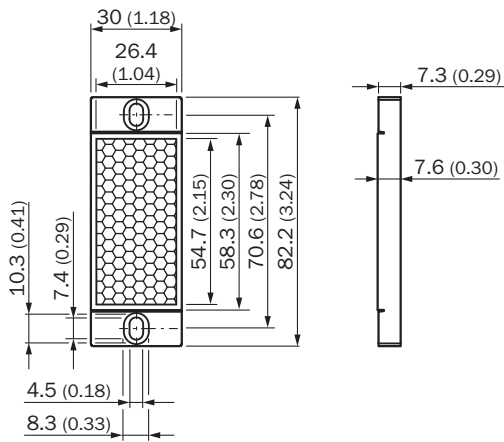

## Detailed technical data

### Technical specifications

<b>Accessory group</b>	Reflectors
<b>Accessory family</b>	Angular
<b>Description</b>	Rectangular, screw connection
<b>Mounting system type</b>	Screw-on, 2 hole mounting
<b>Ambient operating temperature</b>	-20 °C ... +65 °C
<b>Dimensions</b>	30 mm x 82 mm
<b>Reflective area</b>	28 mm x 56 mm
<b>Material</b>	PMMA/ABS

Dimensional drawing (Dimensions in mm (inch))