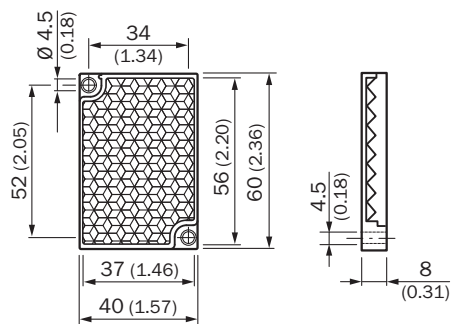

PL40A Antifog

SICK
Sensor Intelligence.

Ordering information

Type	Part no.
PL40A Antifog	5322011

Other models and accessories → www.sick.com/

Detailed technical data

Technical specifications

Accessory group	Reflectors
Accessory family	Special reflectors
Description	Anti-fog to prevent moisture condensation on the reflective surface, screw connection
Mounting system type	Screw-on, 2 hole mounting
Ambient operating temperature	-30 °C ... +65 °C ¹⁾
Dimensions	40 mm x 60 mm
Reflective area	37 mm x 56 mm
Specialty	Antifog function from +4 to +50 °C
Material	PMMA/ABS

¹⁾ Acclimatize the reflectors in the freezer area before Mount and screw reflectors without heavy mechanical stress and tension.

Classifications

ECLASS 5.0	27279203
ECLASS 5.1.4	27279203
ECLASS 6.0	27279203
ECLASS 6.2	27279203
ECLASS 7.0	27279203
ECLASS 8.0	27279203
ECLASS 8.1	27279203
ECLASS 9.0	27273601
ECLASS 10.0	27273601
ECLASS 11.0	27273601
ECLASS 12.0	27273601
ETIM 5.0	EC002467
ETIM 6.0	EC002467
ETIM 7.0	EC002467
ETIM 8.0	EC002467
UNSPSC 16.0901	39111827

Dimensional drawing (Dimensions in mm (inch))

SICK AT A GLANCE

SICK is one of the leading manufacturers of intelligent sensors and sensor solutions for industrial applications. A unique range of products and services creates the perfect basis for controlling processes securely and efficiently, protecting individuals from accidents and preventing damage to the environment.