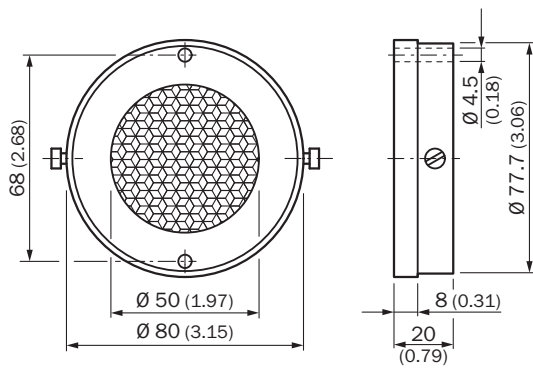

### Detailed technical data

#### Technical specifications

<b>Accessory group</b>	Reflectors
<b>Accessory family</b>	Special reflectors
<b>Description</b>	Oil-tight, resistant to solvents, screw connection
<b>Diameter</b>	80 mm
<b>Reflective area</b>	50 mm
<b>Mounting system type</b>	Screw-on, 2 hole mounting
<b>Ambient operating temperature</b>	-20 °C ... +65 °C
<b>Material</b>	Anodised Aluminium / borosilicate glass

Dimensional drawing (Dimensions in mm (inch))