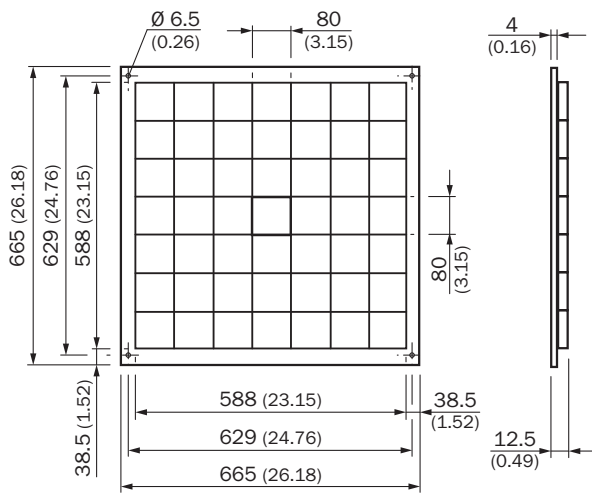

## Detailed technical data

### Technical specifications

<b>Accessory group</b>	Reflectors
<b>Accessory family</b>	Special reflectors
<b>Description</b>	Reflector, 665 mm x 665 mm x 12.5 mm (7x7 PL80A = 589 mm x 589 mm), aluminum plate (AIMG3) with reflectors, with polarization effect
<b>Mounting system type</b>	Screw-on, 4 hole mounting
<b>Ambient operating temperature</b>	-25 °C ... +65 °C
<b>Dimensions</b>	7 mm

Dimensional drawing (Dimensions in mm (inch))