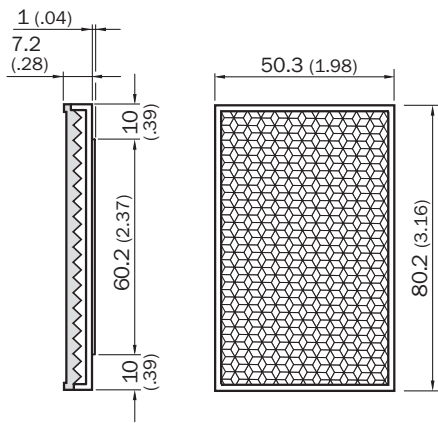

## Detailed technical data

### Technical specifications

<b>Accessory group</b>	Reflectors
<b>Accessory family</b>	Angular
<b>Description</b>	Rectangular, self-adhesive
<b>Mounting system type</b>	Self-adhesive
<b>Ambient operating temperature</b>	-20 °C ... +65 °C
<b>Dimensions</b>	50 mm x 80 mm
<b>Reflective area</b>	45 mm x 76 mm
<b>Material</b>	PMMA/ABS

Dimensional drawing (Dimensions in mm (inch))