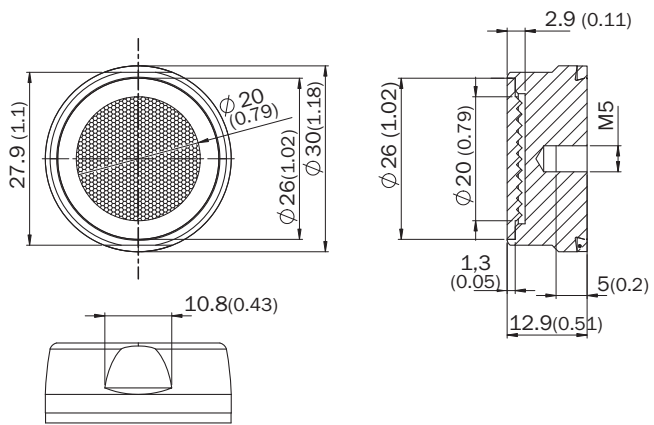

### Detailed technical data

#### Technical specifications

<b>Accessory group</b>	Reflectors
<b>Accessory family</b>	Special reflectors
<b>Description</b>	Stainless steel reflector, chemically resistant, Enclosure rating IP 69K
<b>Diameter</b>	30 mm
<b>Reflective area</b>	20 mm
<b>Mounting system type</b>	Female thread, M5
<b>Ambient operating temperature</b>	-20 °C ... +65 °C
<b>Material</b>	Stainless steel V4A (1.4404, 316L)

Dimensional drawing (Dimensions in mm (inch))