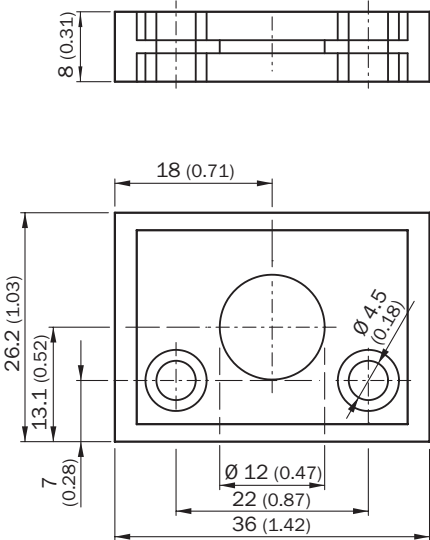

RE10-SP

SICK
Sensor Intelligence.

Ordering information

Type	Part no.
RE10-SP	1060290

Other models and accessories → www.sick.com/

Detailed technical data

Technical specifications

Accessory group	Other mounting accessories
Accessory family	Others
Packing unit	10 pieces
Description	Spacer for RE1

Dimensional drawing (Dimensions in mm (inch))

SICK AT A GLANCE

SICK is one of the leading manufacturers of intelligent sensors and sensor solutions for industrial applications. A unique range of products and services creates the perfect basis for controlling processes securely and efficiently, protecting individuals from accidents and preventing damage to the environment.