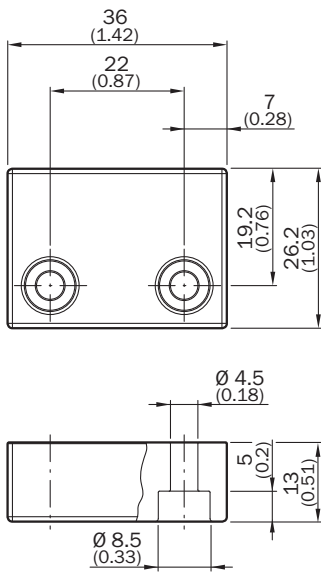

RE13-SK

SICK
Sensor Intelligence.

Ordering information

Type	Part no.
RE13-SK	1060292

Other models and accessories → www.sick.com/

Detailed technical data

Technical specifications

Accessory group	Actuators
Description	Replacement actuator for RE13-Sxx, RE13-Sxxx
Suitable for	RE13-S
Weight	17 g

Dimensional drawing (Dimensions in mm (inch))

SICK AT A GLANCE

SICK is one of the leading manufacturers of intelligent sensors and sensor solutions for industrial applications. A unique range of products and services creates the perfect basis for controlling processes securely and efficiently, protecting individuals from accidents and preventing damage to the environment.