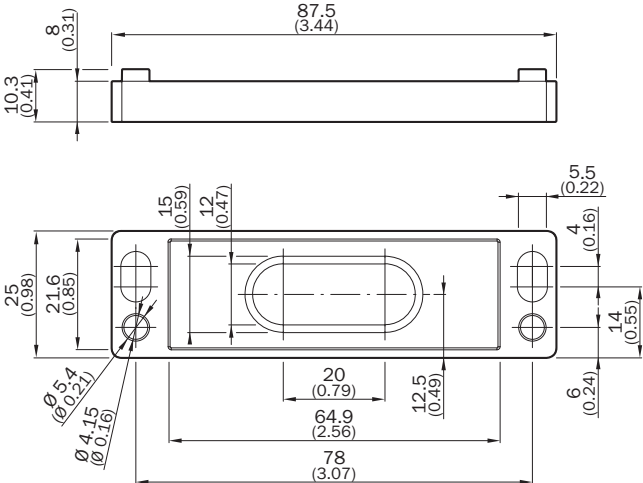

RE20-SP

SICK
Sensor Intelligence.

Ordering information

Type	Part no.
RE20-SP	1060291

Other models and accessories → www.sick.com/

Detailed technical data

Technical specifications

Accessory group	Other mounting accessories
Accessory family	Others
Packing unit	10 pieces
Description	Spacer for RE2

Dimensional drawing (Dimensions in mm (inch))

SICK AT A GLANCE

SICK is one of the leading manufacturers of intelligent sensors and sensor solutions for industrial applications. A unique range of products and services creates the perfect basis for controlling processes securely and efficiently, protecting individuals from accidents and preventing damage to the environment.