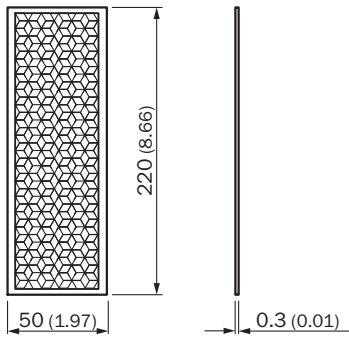

Dimensional drawing (Dimensions in mm (inch))