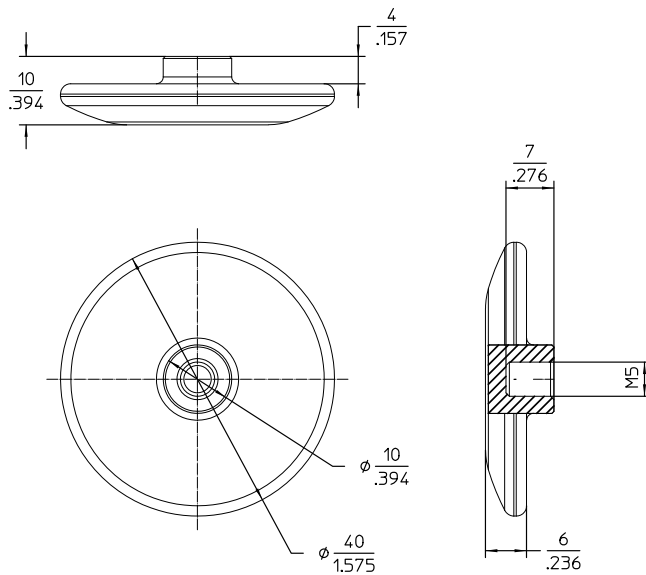

Replacement button for flexLock escape re- lease

SICK
Sensor Intelligence.

Replacement button for flexLock escape release

Ordering information

Type	Part no.
Replacement button for flexLock escape release	2142708

Other models and accessories → www.sick.com/

Detailed technical data

Technical specifications

Accessory group	Spare parts
Description	Replacement button for flexLock escape release
Items supplied	1 pieces
Material	Aluminum

Dimensional drawing (Dimensions in mm (inch))

SICK AT A GLANCE

SICK is one of the leading manufacturers of intelligent sensors and sensor solutions for industrial applications. A unique range of products and services creates the perfect basis for controlling processes securely and efficiently, protecting individuals from accidents and preventing damage to the environment.