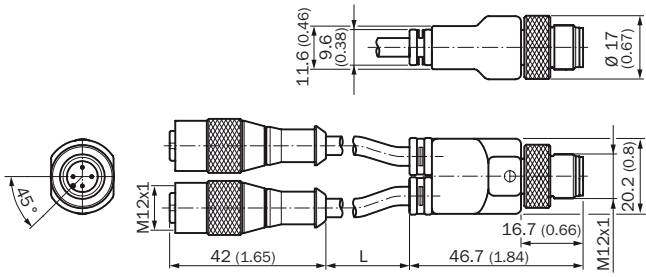

SBO-02C12-KC02

Y- and T-splitters

SICK
Sensor Intelligence.

Ordering information

Type	Part no.
SBO-02C12-KC02	6034489

Other models and accessories → www.sick.com/Y_and_T-splitters

Detailed technical data

Technical specifications

Connection type head A	Male connector, M12, 4-pin, A-coded
Connection type head B	Female connector, M12, 3-pin, A-coded
Connection type head C	Female connector, M12, 3-pin, A-coded
Connecting cable	2 m
Conductor cross section	0.34 mm ²
Housing material	TPU
Housing color	Orange
Locking nut material	CuZn, nickel-plated brass
Reference voltage	≤ 50 V AC, ≤ 60 V DC
Current loading	4 A
Operating temperature	-25 °C ... +80 °C
Enclosure rating	IP67

Dimensional drawing (Dimensions in mm (inch))

Connection diagram

SICK AT A GLANCE

SICK is one of the leading manufacturers of intelligent sensors and sensor solutions for industrial applications. A unique range of products and services creates the perfect basis for controlling processes securely and efficiently, protecting individuals from accidents and preventing damage to the environment.