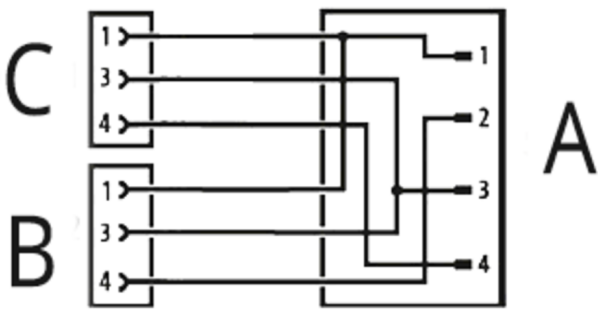

SBO-02C12-KC02

Y- and T-splitters

SICK
Sensor Intelligence.

Ordering information

Type	Part no.
SBO-02C12-KC02	6034489

Other models and accessories → www.sick.com/Y_and_T-splitters

Detailed technical data

Technical specifications

Connection type head A	Male connector, M12, 4-pin, A-coded
Connection type head B	Female connector, M12, 3-pin, A-coded
Connection type head C	Female connector, M12, 3-pin, A-coded
Connecting cable	2 m
Conductor cross section	0.34 mm ²
Housing material	TPU
Housing color	Orange
Locking nut material	CuZn, nickel-plated brass
Reference voltage	≤ 50 V AC, ≤ 60 V DC
Current loading	4 A
Operating temperature	-25 °C ... +80 °C
Enclosure rating	IP67

Dimensional drawing (Dimensions in mm (inch))

Connection diagram

SICK AT A GLANCE

SICK is one of the leading manufacturers of intelligent sensors and sensor solutions for industrial applications. A unique range of products and services creates the perfect basis for controlling processes securely and efficiently, protecting individuals from accidents and preventing damage to the environment.