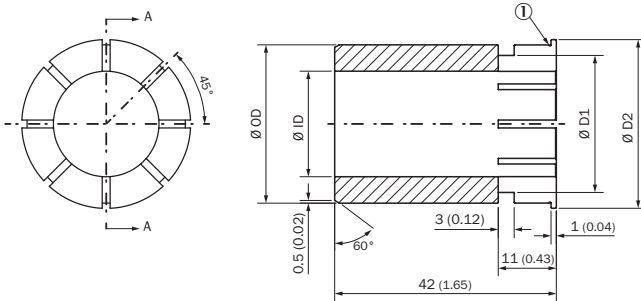

SPZ-030-016-M

SICK
Sensor Intelligence.

Ordering information

Type	Part no.
SPZ-030-016-M	2123016

Other models and accessories → www.sick.com/

Detailed technical data

Technical specifications

Accessory group	Shaft adaptation
Accessory family	Collets and clamping rings
Description	Collet for through hollow shaft, shaft diameter 16 mm, external diameter 30 mm
Shaft diameter	16 mm

Dimensional drawing (Dimensions in mm (inch))

Type	Part number	ØOD	ØID	ØD1	ØD2
SPZ-030-028-M	2123021	30 mm	28 mm	30 mm	32 mm
SPZ-030-025-M	2123020		25 mm	30 mm	
SPZ-030-024-M	2123019		24 mm	30 mm	
SPZ-030-020-M	2123018		20 mm	26 mm	
SPZ-030-018-M	2123017		18 mm	24 mm	
SPZ-030-016-M	2123016		16 mm	22 mm	
SPZ-030-01Z-M	2123015		1"	30 mm	
SPZ-030-012Z-M	2142263		1/2"	19 mm	
SPZ-030-034Z-M	2123014		3/4"	25 mm	
SPZ-030-058Z-M	2123013		5/8"	22 mm	
SPZ-042-040-M	2123012	42 mm	40 mm	42 mm	44 mm
SPZ-042-038-M	2123011		38 mm	42 mm	
SPZ-042-035-M	2123010		35 mm	41 mm	
SPZ-042-032-M	2123009		32 mm	38 mm	

Type	Part number	ØOD	ØID	ØD1	ØD2
SPZ-042-030-M	2123008		30 mm	36 mm	
SPZ-042-118Z-M	2143603		1 1/8"	29 mm	

SICK AT A GLANCE

SICK is one of the leading manufacturers of intelligent sensors and sensor solutions for industrial applications. A unique range of products and services creates the perfect basis for controlling processes securely and efficiently, protecting individuals from accidents and preventing damage to the environment.