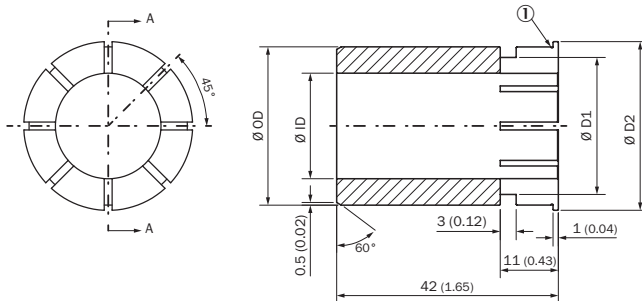

SPZ-030-018-M

SICK
Sensor Intelligence.

Ordering information

Type	Part no.
SPZ-030-018-M	2123017

Other models and accessories → www.sick.com/

Detailed technical data

Technical specifications

Accessory group	Shaft adaptation
Accessory family	Collets and clamping rings
Description	Collet for through hollow shaft, shaft diameter 18 mm, external diameter 30 mm
Shaft diameter	18 mm

Dimensional drawing (Dimensions in mm (inch))

Type	Part number	ØOD	ØID	ØD1	ØD2
SPZ-030-028-M	2123021	30 mm	28 mm	30 mm	32 mm
SPZ-030-025-M	2123020		25 mm	30 mm	
SPZ-030-024-M	2123019		24 mm	30 mm	
SPZ-030-020-M	2123018		20 mm	26 mm	
SPZ-030-018-M	2123017		18 mm	24 mm	
SPZ-030-016-M	2123016		16 mm	22 mm	
SPZ-030-01Z-M	2123015		1"	30 mm	
SPZ-030-012Z-M	2142263		1/2"	19 mm	
SPZ-030-034Z-M	2123014		3/4"	25 mm	
SPZ-030-058Z-M	2123013		5/8"	22 mm	
SPZ-042-040-M	2123012	42 mm	40 mm	42 mm	44 mm
SPZ-042-038-M	2123011		38 mm	42 mm	
SPZ-042-035-M	2123010		35 mm	41 mm	
SPZ-042-032-M	2123009		32 mm	38 mm	

Type	Part number	ØOD	ØID	ØD1	ØD2
SPZ-042-030-M	2123008		30 mm	36 mm	
SPZ-042-118Z-M	2143603		1 1/8"	29 mm	

SICK AT A GLANCE

SICK is one of the leading manufacturers of intelligent sensors and sensor solutions for industrial applications. A unique range of products and services creates the perfect basis for controlling processes securely and efficiently, protecting individuals from accidents and preventing damage to the environment.