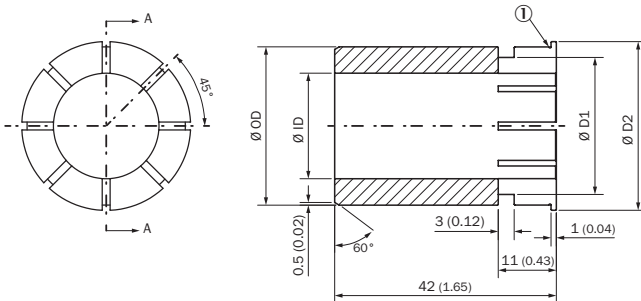

SPZ-030-01Z-M

SICK
Sensor Intelligence.

Ordering information

Type	Part no.
SPZ-030-01Z-M	2123015

Other models and accessories → www.sick.com/

Detailed technical data

Technical specifications

Accessory group	Shaft adaptation
Accessory family	Collets and clamping rings
Description	Collet for through hollow shaft, shaft diameter 1", external diameter 30 mm
Shaft diameter	1 "

Dimensional drawing (Dimensions in mm (inch))

Type	Part number	ØOD	ØID	ØD1	ØD2
SPZ-030-028-M	2123021	30 mm	28 mm	30 mm	32 mm
SPZ-030-025-M	2123020		25 mm	30 mm	
SPZ-030-024-M	2123019		24 mm	30 mm	
SPZ-030-020-M	2123018		20 mm	26 mm	
SPZ-030-018-M	2123017		18 mm	24 mm	
SPZ-030-016-M	2123016		16 mm	22 mm	
SPZ-030-01Z-M	2123015		1"	30 mm	
SPZ-030-012Z-M	2142263		1/2"	19 mm	
SPZ-030-034Z-M	2123014		3/4"	25 mm	
SPZ-030-058Z-M	2123013		5/8"	22 mm	
SPZ-042-040-M	2123012	42 mm	40 mm	42 mm	44 mm
SPZ-042-038-M	2123011		38 mm	42 mm	
SPZ-042-035-M	2123010		35 mm	41 mm	
SPZ-042-032-M	2123009		32 mm	38 mm	

Type	Part number	ØOD	ØID	ØD1	ØD2
SPZ-042-030-M	2123008		30 mm	36 mm	
SPZ-042-118Z-M	2143603		1 1/8"	29 mm	

SICK AT A GLANCE

SICK is one of the leading manufacturers of intelligent sensors and sensor solutions for industrial applications. A unique range of products and services creates the perfect basis for controlling processes securely and efficiently, protecting individuals from accidents and preventing damage to the environment.