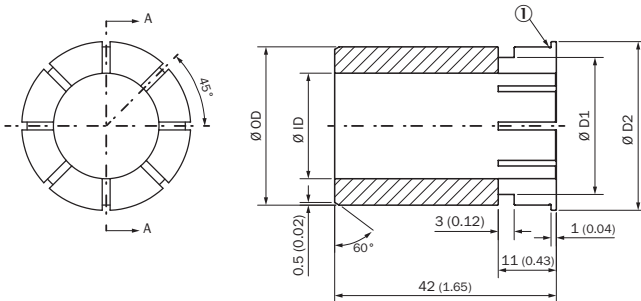

SPZ-030-020-M

SICK
Sensor Intelligence.

Ordering information

Type	Part no.
SPZ-030-020-M	2123018

Other models and accessories → www.sick.com/

Detailed technical data

Technical specifications

Accessory group	Shaft adaptation
Accessory family	Collets and clamping rings
Description	Collet for through hollow shaft, shaft diameter 20 mm, external diameter 30 mm
Shaft diameter	20 mm

Dimensional drawing (Dimensions in mm (inch))

Type	Part number	ØOD	ØID	ØD1	ØD2
SPZ-030-028-M	2123021	30 mm	28 mm	30 mm	32 mm
SPZ-030-025-M	2123020		25 mm	30 mm	
SPZ-030-024-M	2123019		24 mm	30 mm	
SPZ-030-020-M	2123018		20 mm	26 mm	
SPZ-030-018-M	2123017		18 mm	24 mm	
SPZ-030-016-M	2123016		16 mm	22 mm	
SPZ-030-01Z-M	2123015		1"	30 mm	
SPZ-030-012Z-M	2142263		1/2"	19 mm	
SPZ-030-034Z-M	2123014		3/4"	25 mm	
SPZ-030-058Z-M	2123013		5/8"	22 mm	
SPZ-042-040-M	2123012	42 mm	40 mm	42 mm	44 mm
SPZ-042-038-M	2123011		38 mm	42 mm	
SPZ-042-035-M	2123010		35 mm	41 mm	
SPZ-042-032-M	2123009		32 mm	38 mm	

Type	Part number	ØOD	ØID	ØD1	ØD2
SPZ-042-030-M	2123008		30 mm	36 mm	
SPZ-042-118Z-M	2143603		1 1/8"	29 mm	

SICK AT A GLANCE

SICK is one of the leading manufacturers of intelligent sensors and sensor solutions for industrial applications. A unique range of products and services creates the perfect basis for controlling processes securely and efficiently, protecting individuals from accidents and preventing damage to the environment.