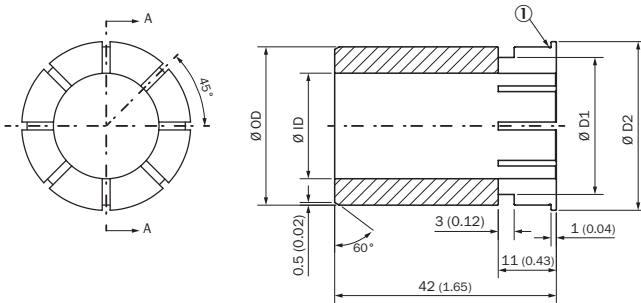

SPZ-030-028-M

SICK
Sensor Intelligence.

Ordering information

Type	Part no.
SPZ-030-028-M	2123021

Other models and accessories → www.sick.com/

Detailed technical data

Technical specifications

Accessory group	Shaft adaptation
Accessory family	Collets and clamping rings
Description	Collet for through hollow shaft, shaft diameter 28 mm, external diameter 30 mm
Shaft diameter	28 mm

Dimensional drawing (Dimensions in mm (inch))

Type	Part number	ØOD	ØID	ØD1	ØD2
SPZ-030-028-M	2123021	30 mm	28 mm	30 mm	32 mm
SPZ-030-025-M	2123020		25 mm	30 mm	
SPZ-030-024-M	2123019		24 mm	30 mm	
SPZ-030-020-M	2123018		20 mm	26 mm	
SPZ-030-018-M	2123017		18 mm	24 mm	
SPZ-030-016-M	2123016		16 mm	22 mm	
SPZ-030-01Z-M	2123015		1"	30 mm	
SPZ-030-012Z-M	2142263		1/2"	19 mm	
SPZ-030-034Z-M	2123014		3/4"	25 mm	
SPZ-030-058Z-M	2123013		5/8"	22 mm	
SPZ-042-040-M	2123012	42 mm	40 mm	42 mm	44 mm
SPZ-042-038-M	2123011		38 mm	42 mm	
SPZ-042-035-M	2123010		35 mm	41 mm	
SPZ-042-032-M	2123009		32 mm	38 mm	

Type	Part number	ØOD	ØID	ØD1	ØD2
SPZ-042-030-M	2123008		30 mm	36 mm	
SPZ-042-118Z-M	2143603		1 1/8"	29 mm	

SICK AT A GLANCE

SICK is one of the leading manufacturers of intelligent sensors and sensor solutions for industrial applications. A unique range of products and services creates the perfect basis for controlling processes securely and efficiently, protecting individuals from accidents and preventing damage to the environment.