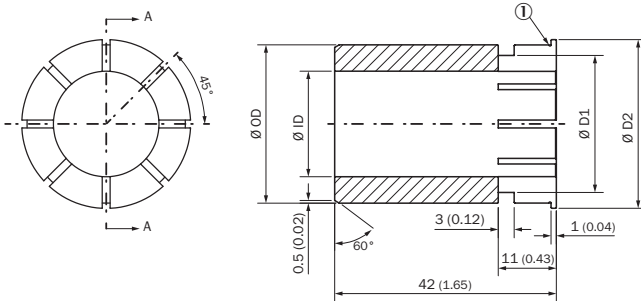

SPZ-030-058Z-M

SICK
Sensor Intelligence.

Ordering information

Type	Part no.
SPZ-030-058Z-M	2123013

Other models and accessories → www.sick.com/

Detailed technical data

Technical specifications

Accessory group	Shaft adaptation
Accessory family	Collets and clamping rings
Description	Collet for through hollow shaft, shaft diameter 5/8", external diameter 30 mm
Shaft diameter	0.63 "

Dimensional drawing (Dimensions in mm (inch))

Type	Part number	ØOD	ØID	ØD1	ØD2
SPZ-030-028-M	2123021	30 mm	28 mm	30 mm	32 mm
SPZ-030-025-M	2123020		25 mm	30 mm	
SPZ-030-024-M	2123019		24 mm	30 mm	
SPZ-030-020-M	2123018		20 mm	26 mm	
SPZ-030-018-M	2123017		18 mm	24 mm	
SPZ-030-016-M	2123016		16 mm	22 mm	
SPZ-030-01Z-M	2123015		1"	30 mm	
SPZ-030-012Z-M	2142263		1/2"	19 mm	
SPZ-030-034Z-M	2123014		3/4"	25 mm	
SPZ-030-058Z-M	2123013		5/8"	22 mm	
SPZ-042-040-M	2123012	42 mm	40 mm	42 mm	44 mm
SPZ-042-038-M	2123011		38 mm	42 mm	
SPZ-042-035-M	2123010		35 mm	41 mm	
SPZ-042-032-M	2123009		32 mm	38 mm	

Type	Part number	ØOD	ØID	ØD1	ØD2
SPZ-042-030-M	2123008		30 mm	36 mm	
SPZ-042-118Z-M	2143603		1 1/8"	29 mm	

SICK AT A GLANCE

SICK is one of the leading manufacturers of intelligent sensors and sensor solutions for industrial applications. A unique range of products and services creates the perfect basis for controlling processes securely and efficiently, protecting individuals from accidents and preventing damage to the environment.