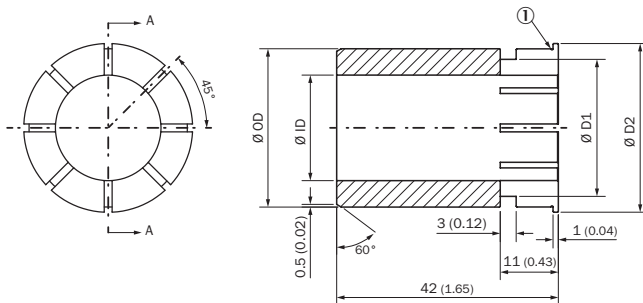

SPZ-042-035-M

SICK
Sensor Intelligence.

Ordering information

Type	Part no.
SPZ-042-035-M	2123010

Other models and accessories → www.sick.com/

Detailed technical data

Technical specifications

Accessory group	Shaft adaptation
Accessory family	Collets and clamping rings
Description	Collet for through hollow shaft, shaft diameter 35 mm, external diameter 42 mm
Shaft diameter	35 mm

Dimensional drawing (Dimensions in mm (inch))

Type	Part number	Ø OD	Ø ID	Ø D1	Ø D2
SPZ-030-028-M	2123021	30 mm	28 mm	30 mm	32 mm
SPZ-030-025-M	2123020		25 mm	30 mm	
SPZ-030-024-M	2123019		24 mm	30 mm	
SPZ-030-020-M	2123018		20 mm	26 mm	
SPZ-030-018-M	2123017		18 mm	24 mm	
SPZ-030-016-M	2123016		16 mm	22 mm	
SPZ-030-01Z-M	2123015		1"	30 mm	
SPZ-030-012Z-M	2142263		1/2"	19 mm	
SPZ-030-034Z-M	2123014		3/4"	25 mm	
SPZ-030-058Z-M	2123013		5/8"	22 mm	
SPZ-042-040-M	2123012	42 mm	40 mm	42 mm	44 mm
SPZ-042-038-M	2123011		38 mm	42 mm	
SPZ-042-035-M	2123010		35 mm	41 mm	
SPZ-042-032-M	2123009		32 mm	38 mm	

Type	Part number	ØOD	ØID	ØD1	ØD2
SPZ-042-030-M	2123008		30 mm	36 mm	
SPZ-042-118Z-M	2143603		1 1/8"	29 mm	

SICK AT A GLANCE

SICK is one of the leading manufacturers of intelligent sensors and sensor solutions for industrial applications. A unique range of products and services creates the perfect basis for controlling processes securely and efficiently, protecting individuals from accidents and preventing damage to the environment.