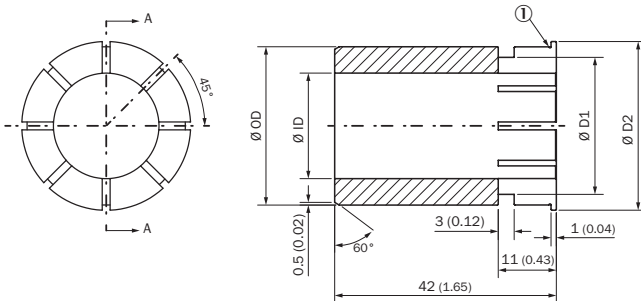

SPZ-042-038-M

SICK
Sensor Intelligence.

Ordering information

Type	Part no.
SPZ-042-038-M	2123011

Other models and accessories → www.sick.com/

Detailed technical data

Technical specifications

Accessory group	Shaft adaptation
Accessory family	Collets and clamping rings
Description	Collet for through hollow shaft, shaft diameter 38 mm, external diameter 42 mm
Shaft diameter	38 mm

Dimensional drawing (Dimensions in mm (inch))

Type	Part number	Ø OD	Ø ID	Ø D1	Ø D2
SPZ-030-028-M	2123021	30 mm	28 mm	30 mm	32 mm
SPZ-030-025-M	2123020		25 mm	30 mm	
SPZ-030-024-M	2123019		24 mm	30 mm	
SPZ-030-020-M	2123018		20 mm	26 mm	
SPZ-030-018-M	2123017		18 mm	24 mm	
SPZ-030-016-M	2123016		16 mm	22 mm	
SPZ-030-01Z-M	2123015		1"	30 mm	
SPZ-030-012Z-M	2142263		1/2"	19 mm	
SPZ-030-034Z-M	2123014		3/4"	25 mm	
SPZ-030-058Z-M	2123013		5/8"	22 mm	
SPZ-042-040-M	2123012	42 mm	40 mm	42 mm	44 mm
SPZ-042-038-M	2123011		38 mm	42 mm	
SPZ-042-035-M	2123010		35 mm	41 mm	
SPZ-042-032-M	2123009		32 mm	38 mm	

Type	Part number	ØOD	ØID	ØD1	ØD2
SPZ-042-030-M	2123008		30 mm	36 mm	
SPZ-042-118Z-M	2143603		1 1/8"	29 mm	

SICK AT A GLANCE

SICK is one of the leading manufacturers of intelligent sensors and sensor solutions for industrial applications. A unique range of products and services creates the perfect basis for controlling processes securely and efficiently, protecting individuals from accidents and preventing damage to the environment.