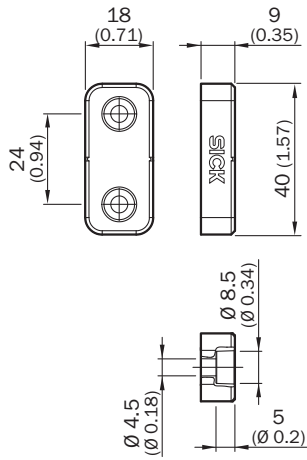

STR1-XAF

SICK
Sensor Intelligence.

Ordering information

Type	Part no.
STR1-XAF	1073221

Other models and accessories → www.sick.com/

Detailed technical data

Technical specifications

Accessory group	Actuators
Description	Replacement actuator for STR1-SAFxxxx (compatible with all STR1 and safelDS sensors)
Suitable for	safelDS STR1-SAXxxxx STR1-SAFxxxx
Design	Flat
Material	VISTAL®

Dimensional drawing (Dimensions in mm (inch))

"Flat" actuator

SICK AT A GLANCE

SICK is one of the leading manufacturers of intelligent sensors and sensor solutions for industrial applications. A unique range of products and services creates the perfect basis for controlling processes securely and efficiently, protecting individuals from accidents and preventing damage to the environment.