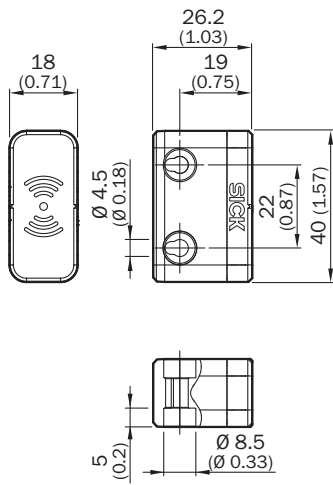

STR1-XAS

SICK
Sensor Intelligence.

Ordering information

Type	Part no.
STR1-XAS	1073223

Other models and accessories → www.sick.com/

Detailed technical data

Technical specifications

Accessory group	Actuators
Description	Replacement actuator for STR1-SASxxxxx (compatible with all STR1 and safeIDS sensors)
Suitable for	safeIDS STR1-SAXxxxxx STR1-SASxxxxx
Design	Standard
Material	VISTAL®

Dimensional drawing (Dimensions in mm (inch))

"Standard" actuator

SICK AT A GLANCE

SICK is one of the leading manufacturers of intelligent sensors and sensor solutions for industrial applications. A unique range of products and services creates the perfect basis for controlling processes securely and efficiently, protecting individuals from accidents and preventing damage to the environment.