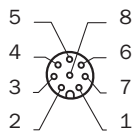

Connection type head A	Female connector, M12, 8-pin, A-coded
Connection type head B	Female connector, M12, 5-pin, D-coded
Connection type head C	Male connector, M12, 4-pin, A-coded
Description	Y-distribution, 1 x M12 male connector, 4-pin, A-coded, 1 x M12 female connector, 5-pin, D-coded, 1 x M12 female connector, 8-pin, A-coded

Dimensional drawing (Dimensions in mm (inch))

- ① Female connector M12, 8-pin, A-coded
- ② M12 female connector, 4-pin, D-coded
- ③ M12 male connector, 4-pin, A-coding
- ④ TPU

Connection diagram

SICK AT A GLANCE