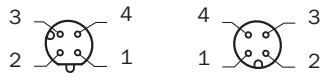

Connection type head A	Female connector, M12, 8-pin, A-coded
Connection type head B	Female connector, M12, 5-pin, D-coded
Connection type head C	Male connector, M12, 4-pin, A-coded
Description	Y-distribution, 1 x M12 male connector, 4-pin, A-coded, 1 x M12 female connector, 5-pin, D-coded, 1 x M12 female connector, 8-pin, A-coded

Classifications

ECLASS 5.0	27279201
ECLASS 5.1.4	27279201
ECLASS 6.0	27279201
ECLASS 6.2	27279201
ECLASS 7.0	27279201
ECLASS 8.0	27279201
ECLASS 8.1	27279201
ECLASS 9.0	27440108
ECLASS 10.0	27440108
ECLASS 11.0	27440108
ECLASS 12.0	27440108
ETIM 5.0	EC002585
ETIM 6.0	EC002585
ETIM 7.0	EC002585
ETIM 8.0	EC002585
UNSPSC 16.0901	31163032

Dimensional drawing (Dimensions in mm (inch))

- ① Female connector M12, 8-pin, A-coded
- ② M12 female connector, 4-pin, D-coded
- ③ M12 male connector, 4-pin, A-coding
- ④ TPU

Connection diagram

SICK AT A GLANCE