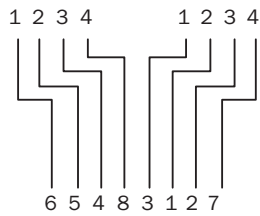

Connection type head A	Female connector, M12, 8-pin, A-coded
Connection type head B	Female connector, M12, 5-pin, D-coded
Connection type head C	Male connector, M12, 4-pin, A-coded
Description	Y-distribution, 1 x M12 male connector, 4-pin, A-coded, 1 x M12 female connector, 5-pin, D-coded, 1 x M12 female connector, 8-pin, A-coded

Dimensional drawing (Dimensions in mm (inch))

- ① Female connector M12, 8-pin, A-coded
- ② M12 female connector, 4-pin, D-coded
- ③ M12 male connector, 4-pin, A-coding
- ④ TPU

Connection diagram

SICK AT A GLANCE