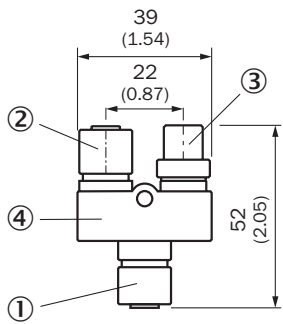

SYL-1208-G0M

Y- and T-splitters

SICK
Sensor Intelligence.

Ordering information

Type	Part no.
SYL-1208-GOM	6064008

Other models and accessories → www.sick.com/Y_and_T-splitters

Detailed technical data

Technical specifications

Connection type head A	Female connector, M12, 8-pin, A-coded
Connection type head B	Female connector, M12, 5-pin, D-coded
Connection type head C	Male connector, M12, 4-pin, A-coded
Description	Y-distribution, 1 x M12 male connector, 4-pin, A-coded, 1 x M12 female connector, 5-pin, D-coded, 1 x M12 female connector, 8-pin, A-coded

Dimensional drawing (Dimensions in mm (inch))

- ① Female connector M12, 8-pin, A-coded
- ② M12 female connector, 4-pin, D-coded
- ③ M12 male connector, 4-pin, A-coding
- ④ TPU

Connection diagram

SICK AT A GLANCE