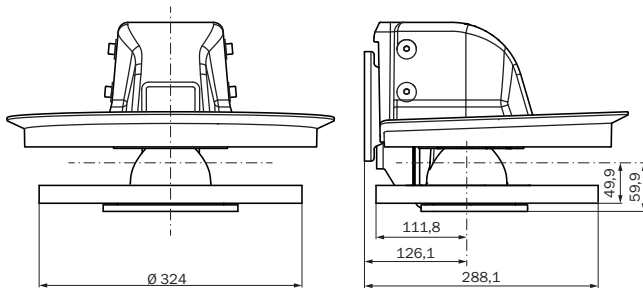

Dimensional drawing (Dimensions in mm (inch))