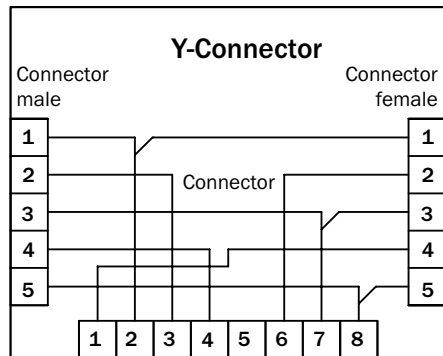

T40-A2191N

Y- and T-splitters

SICK
Sensor Intelligence.

Ordering information

Type	Part no.
T40-A2191N	6035520

Other models and accessories → www.sick.com/Y_and_T-splitters

Detailed technical data

Technical specifications

Note	Y-junction for serial connection of T4000 Direct
------	--

Classifications

ECLASS 5.0	27279201
ECLASS 5.1.4	27279201
ECLASS 6.0	27279201
ECLASS 6.2	27279201
ECLASS 7.0	27279201
ECLASS 8.0	27279201
ECLASS 8.1	27279201
ECLASS 9.0	27440108
ECLASS 10.0	27440108
ECLASS 11.0	27440108
ECLASS 12.0	27440108
ETIM 5.0	EC002585
ETIM 6.0	EC002585
ETIM 7.0	EC002585
ETIM 8.0	EC002585
UNSPSC 16.0901	31163032

Dimensional drawing (Dimensions in mm (inch))

Connection diagram

SICK AT A GLANCE

SICK is one of the leading manufacturers of intelligent sensors and sensor solutions for industrial applications. A unique range of products and services creates the perfect basis for controlling processes securely and efficiently, protecting individuals from accidents and preventing damage to the environment.