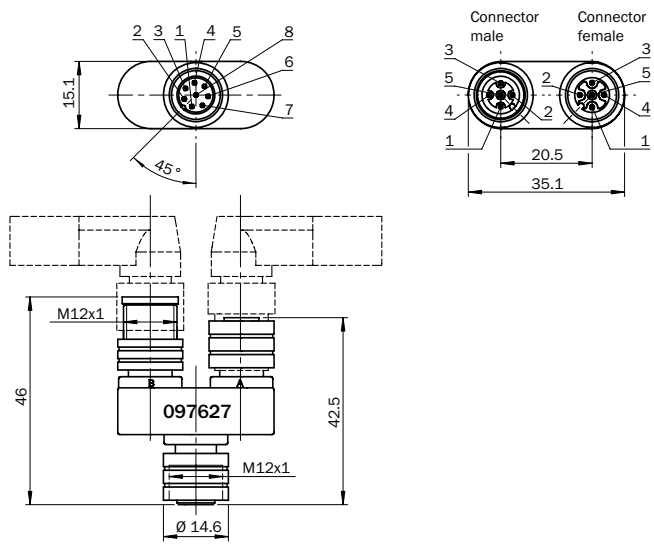

T40-A2191N

Y- and T-splitters

SICK
Sensor Intelligence.

Ordering information

Type	Part no.
T40-A2191N	6035520

Other models and accessories → www.sick.com/Y_and_T-splitters

Detailed technical data

Technical specifications

Note	Y-junction for serial connection of T4000 Direct
------	--

Classifications

ECLASS 5.0	27279201
ECLASS 5.1.4	27279201
ECLASS 6.0	27279201
ECLASS 6.2	27279201
ECLASS 7.0	27279201
ECLASS 8.0	27279201
ECLASS 8.1	27279201
ECLASS 9.0	27440108
ECLASS 10.0	27440108
ECLASS 11.0	27440108
ECLASS 12.0	27440108
ETIM 5.0	EC002585
ETIM 6.0	EC002585
ETIM 7.0	EC002585
ETIM 8.0	EC002585
UNSPSC 16.0901	31163032

Dimensional drawing (Dimensions in mm (inch))

Connection diagram

SICK AT A GLANCE

SICK is one of the leading manufacturers of intelligent sensors and sensor solutions for industrial applications. A unique range of products and services creates the perfect basis for controlling processes securely and efficiently, protecting individuals from accidents and preventing damage to the environment.