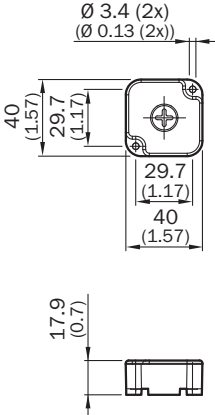

Dimensional drawing (Dimensions in mm (inch))