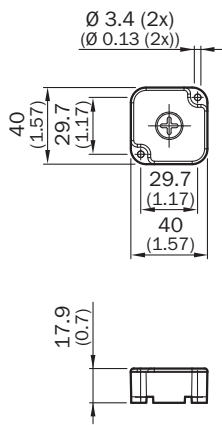

## Ordering information

Type	Part no.
TR10-RRM000	5329548

Other models and accessories → [www.sick.com/](http://www.sick.com/)

## Detailed technical data

## Dimensional drawing (Dimensions in mm (inch))