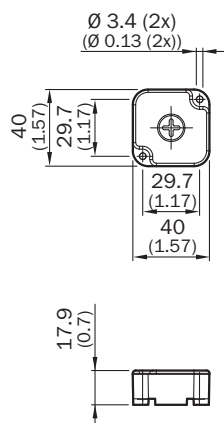

Dimensional drawing (Dimensions in mm (inch))