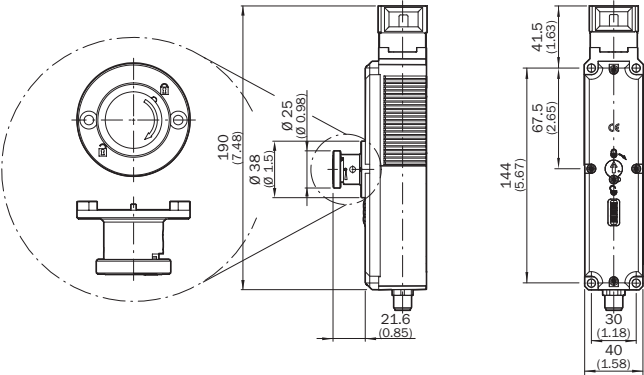

TR110-XER

SICK
Sensor Intelligence.

Ordering information

Type	Part no.
TR110-XER	5338333

Other models and accessories → www.sick.com/

Detailed technical data

Technical specifications

Accessory group	Locks and keys
Description	Emergency release

Dimensional drawing (Dimensions in mm (inch))

SICK AT A GLANCE

SICK is one of the leading manufacturers of intelligent sensors and sensor solutions for industrial applications. A unique range of products and services creates the perfect basis for controlling processes securely and efficiently, protecting individuals from accidents and preventing damage to the environment.