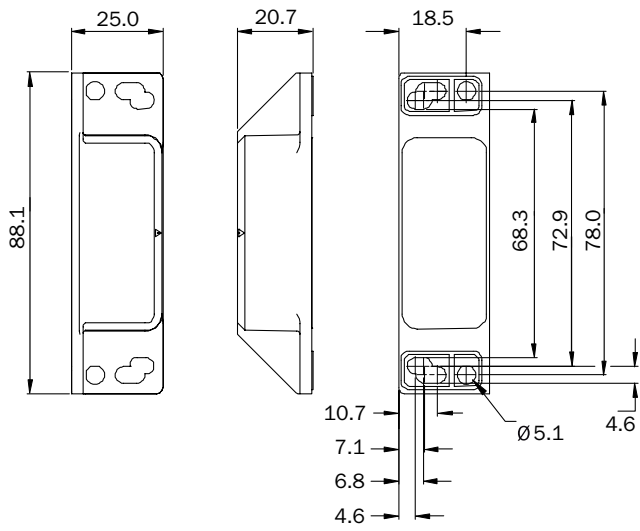

## Ordering information

Type	Part no.
TR4-RDM000	5325631

Other models and accessories → [www.sick.com/](http://www.sick.com/)

## Detailed technical data

## Dimensional drawing (Dimensions in mm (inch))