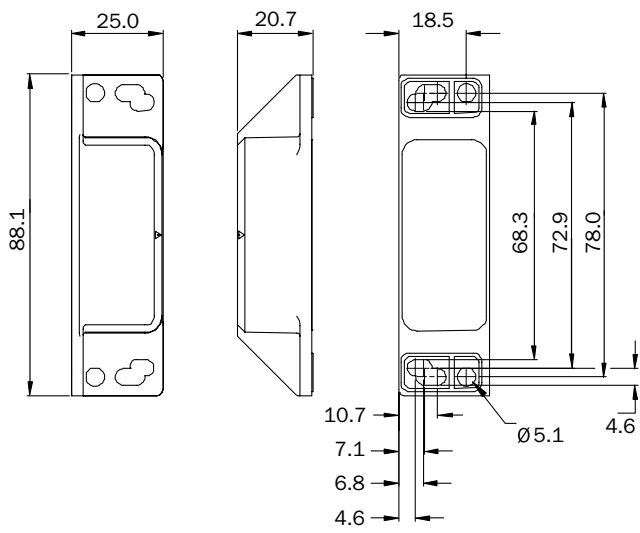

TR4-RDU000

SICK
Sensor Intelligence.

Ordering information

Type	Part no.
TR4-RDU000	5325632

Other models and accessories → www.sick.com/

Detailed technical data

Technical specifications

Accessory group	Actuators
Description	Replacement actuator for TR4-SDUxxx
Suitable for	TR4-SDUxxx
Design	Rectangular

Dimensional drawing (Dimensions in mm (inch))

SICK AT A GLANCE

SICK is one of the leading manufacturers of intelligent sensors and sensor solutions for industrial applications. A unique range of products and services creates the perfect basis for controlling processes securely and efficiently, protecting individuals from accidents and preventing damage to the environment.