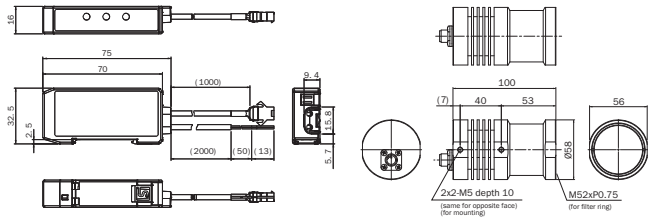

ETIM 8.0	EC000996
UNSPSC 16.0901	39101628

Dimensional drawing (Dimensions in mm (inch))