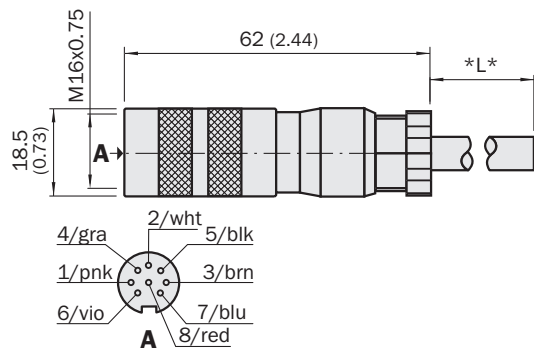

Dimensional drawing (Dimensions in mm (inch))