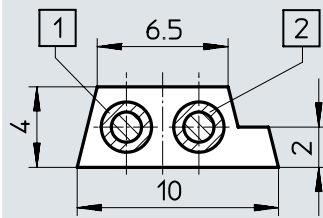

Data sheet – KASI-1.5

Dimensions

Download CAD data → www.festo.com

Flat cable – KASI-1.5-...-100