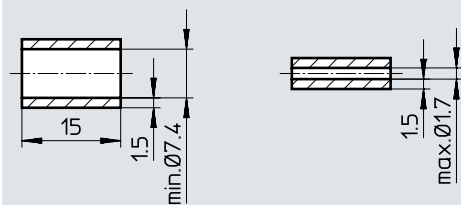

Data sheet – KASI-1.5

Dimensions

Download CAD data → www.festo.com

Flat cable – KASI-1.5-...-100

- [1] Blue (-)
- [2] Brown (+)

Cable cap – ASI-KK-FK

Flat cable sleeve – ASI-KT-FK

Festo - Your Partner in Automation