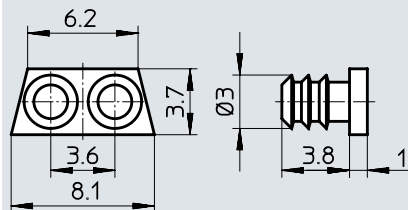

Data sheet – KASI-1.5

Dimensions

Download CAD data → www.festo.com

Flat cable – KASI-1.5-...-100

- [1] Blue (-)
- [2] Brown (+)

Cable cap – ASI-KK-FK

Flat cable sleeve – ASI-KT-FK

Festo - Your Partner in Automation